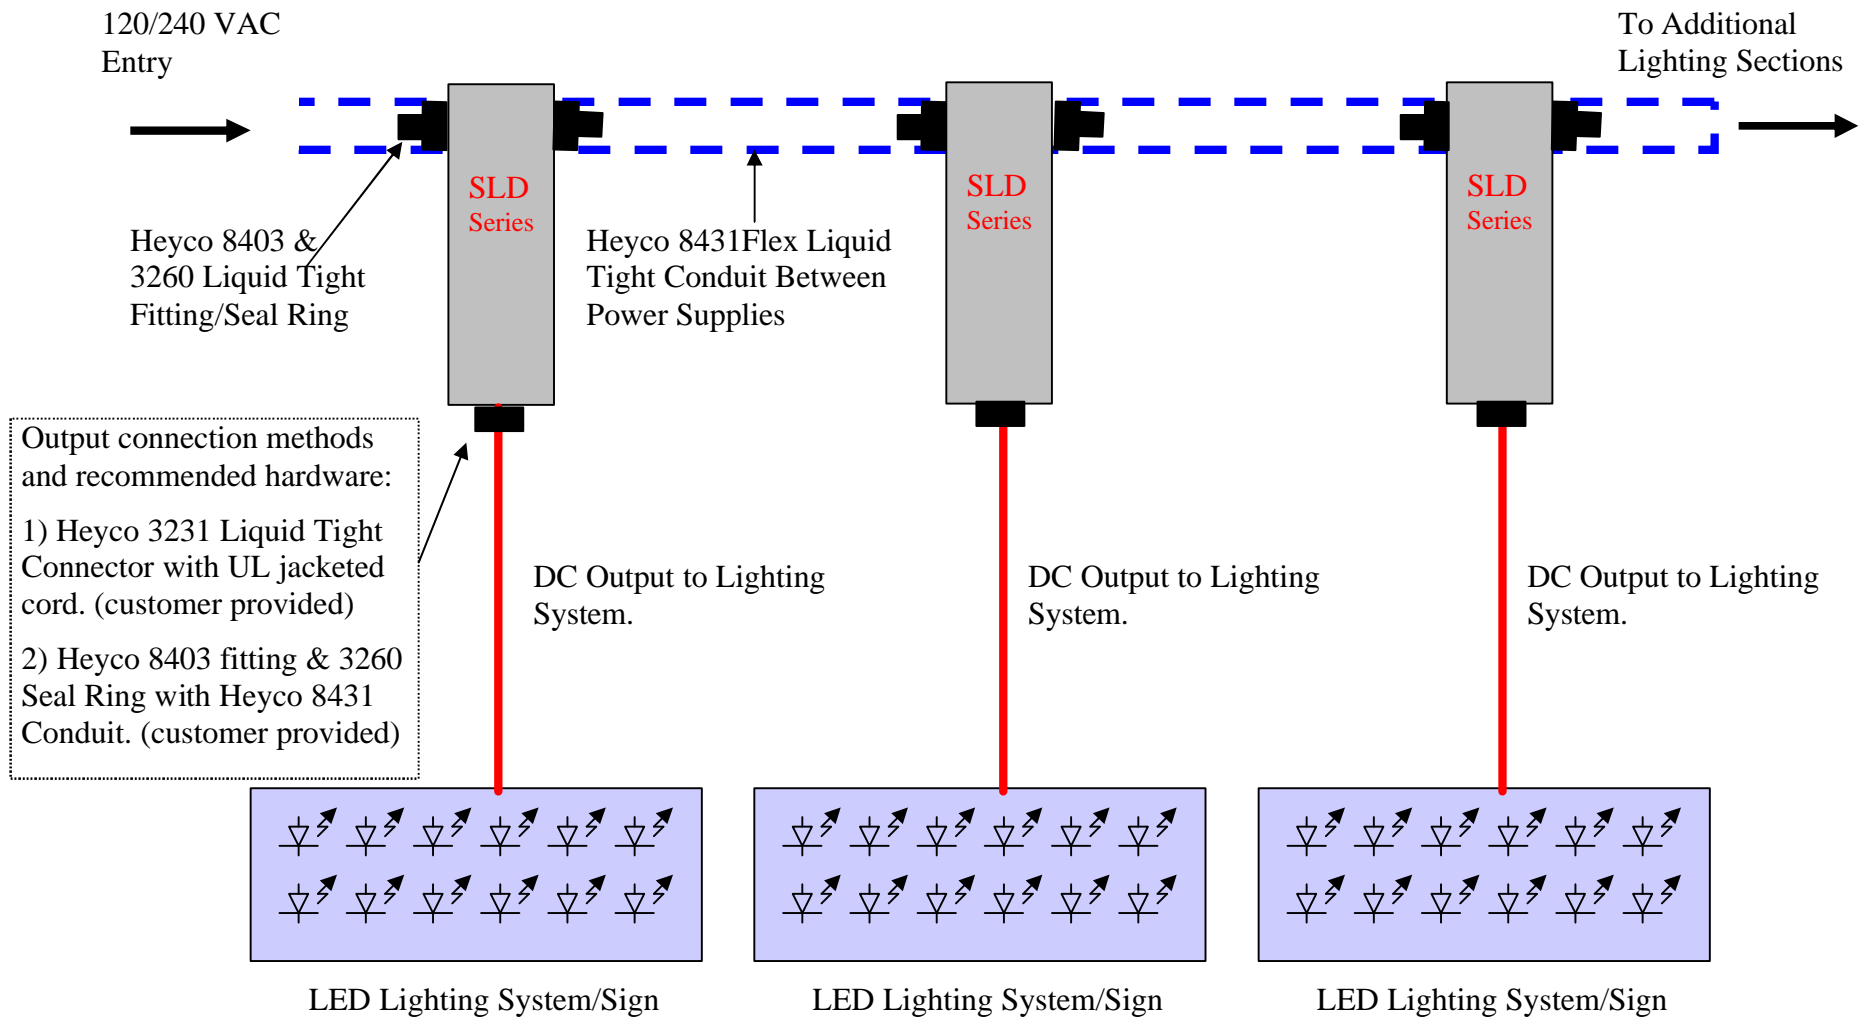

# Multiple Power Supply Installation

## Single AC conduit run through multiple power supplies [Suffix -FE, Dual AC Conduit Entries Version]

**Note:** All installations must conform to UL, Local and National Electrical Codes. For NEMA 3 protection in outdoor installations, the use of Heyco liquid tight conduit and fittings (or equivalent) is required.